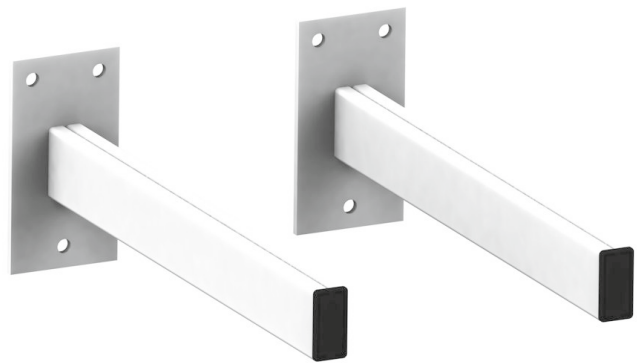

- 25960 Wall-distance bracket 10 cm (pair)**
- 25961 Wall-distance bracket 20 cm (pair)**
- 25962 Wall-distance bracket 30 cm (pair)**
- 25963 Wall-distance bracket 40 cm (pair)**

Compatible with :

- Rollo Standard
- Rollo PRO
- Rollo PRO TabTension

**25951 Variable wall distance bracket 40 cm (pair)**

Possibility of variable setting of wall distance  
in dimensions 0 - 30 cm

Compatible with :

- Rollo Standard
- Rollo PRO
- Rollo PRO TabTension

- 25980 Wall-distance bracket 10 cm (set for one frame)**
- 25982 Wall-distance bracket 20 cm (set for one frame)**
- 25983 Wall-distance bracket 30 cm (set for one frame)**

Compatible with :

- Frame Wall 50
- Frame White 50 OR

- 25990 Wall-distance bracket 10 cm (set for one frame)**
- 25992 Wall-distance bracket 20 cm (set for one frame)**
- 25993 Wall-distance bracket 30 cm (set for one frame)**