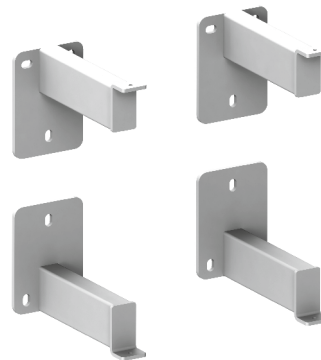

- 25960 Wall-distance bracket 10 cm (pair)**
- 25961 Wall-distance bracket 20 cm (pair)**
- 25962 Wall-distance bracket 30 cm (pair)**
- 25963 Wall-distance bracket 40 cm (pair)**

Compatible with :

- Rollo Standard
- Rollo PRO
- Rollo PRO TabTension

**25951 Variable wall distance bracket 40 cm (pair)**

Possibility of variable setting of wall distance  
in dimensions 0 - 30 cm

Compatible with :

- Rollo Standard
- Rollo PRO
- Rollo PRO TabTension

- 25980 Wall-distance bracket 10 cm (set for one frame)**
- 25982 Wall-distance bracket 20 cm (set for one frame)**
- 25983 Wall-distance bracket 30 cm (set for one frame)**

Compatible with :

- Frame Wall 50
- Frame White 50 OR

- 25990 Wall-distance bracket 10 cm (set for one frame)**
- 25992 Wall-distance bracket 20 cm (set for one frame)**
- 25993 Wall-distance bracket 30 cm (set for one frame)**

Compatible with :

- Frame Wall 75
- Frame White 75 OR

**39528** Wall-mount bracket for Rollo MAX 15 (pair)

**39529** Wall-mount bracket for Rollo MAX 20 (pair)

**39530** Wall-mount bracket for Rollo MAX 27 (pair)