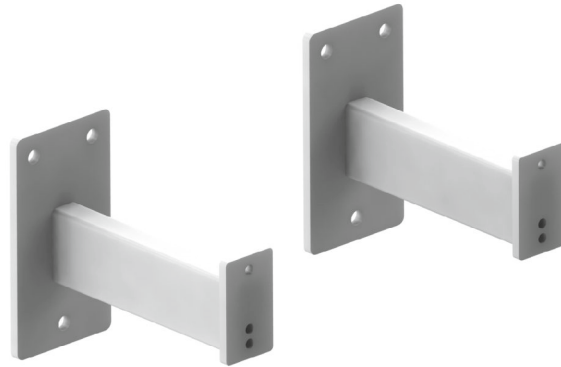

- 25960 Wall-distance bracket 10 cm (pair)**
- 25961 Wall-distance bracket 20 cm (pair)**
- 25962 Wall-distance bracket 30 cm (pair)**
- 25963 Wall-distance bracket 40 cm (pair)**

Compatible with :

- Rollo Standard
- Rollo PRO
- Rollo PRO TabTension

**25951 Variable wall distance bracket 40 cm (pair)**

Possibility of variable setting of wall distance  
in dimensions 0 - 30 cm

Compatible with :

- Rollo Standard
- Rollo PRO
- Rollo PRO TabTension

- 25980 Wall-distance bracket 10 cm (set for one frame)**
- 25982 Wall-distance bracket 20 cm (set for one frame)**
- 25983 Wall-distance bracket 30 cm (set for one frame)**

Compatible with :

- Frame Wall 50
- Frame White 50 OR

- 25990 Wall-distance bracket 10 cm (set for one frame)**
- 25992 Wall-distance bracket 20 cm (set for one frame)**
- 25993 Wall-distance bracket 30 cm (set for one frame)**