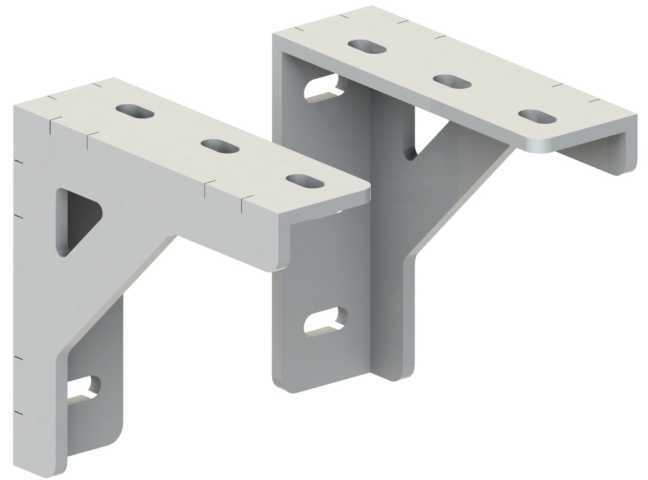

**25951 Variable wall distance bracket 40 cm (pair)**

Possibility of variable setting of wall distance  
in dimensions 0 - 30 cm

Compatible with :

- Rollo Standard
- Rollo PRO
- Rollo PRO TabTension

- 25980 Wall-distance bracket 10 cm (set for one frame)**
- 25982 Wall-distance bracket 20 cm (set for one frame)**
- 25983 Wall-distance bracket 30 cm (set for one frame)**

Compatible with :

- Frame Wall 75
- Frame White 75 OR

**39528** Wall-mount bracket for Rollo MAX 15 (pair)

**39529** Wall-mount bracket for Rollo MAX 20 (pair)

**39530** Wall-mount bracket for Rollo MAX 27 (pair)

**39531** Wall-mount bracket for Rollo MAX 36 (pair)

Compatible with :

Rollo MAX

Rollo MAX TabTension

Rollo MAX Tension DGUV

**91011** Mounting set for ceiling assembly of Rollo MAX 15

**91013** Mounting set for ceiling assembly of Rollo MAX 20

**91014** Mounting set for ceiling assembly of Rollo MAX 27

**91016** Mounting set for ceiling assembly of Rollo MAX 36

Compatible with :

Rollo MAX

Rollo MAX TabTension

Rollo MAX Tension DGUV