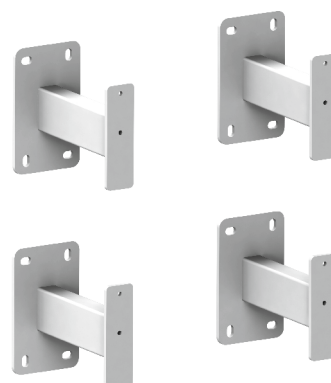

- 25960 Wall-distance bracket 10 cm (pair)**
- 25961 Wall-distance bracket 20 cm (pair)**
- 25962 Wall-distance bracket 30 cm (pair)**
- 25963 Wall-distance bracket 40 cm (pair)**

Compatible with :

- Rollo Standard
- Rollo PRO
- Rollo PRO TabTension

**25951 Variable wall distance bracket 40 cm (pair)**

Possibility of variable setting of wall distance  
in dimensions 0 - 30 cm

Compatible with :

- Rollo Standard
- Rollo PRO
- Rollo PRO TabTension

- 25980 Wall-distance bracket 10 cm (set for one frame)**
- 25982 Wall-distance bracket 20 cm (set for one frame)**
- 25983 Wall-distance bracket 30 cm (set for one frame)**

Compatible with :

- Frame Wall 50
- Frame White 50 OR

- 25990 Wall-distance bracket 10 cm (set for one frame)**
- 25992 Wall-distance bracket 20 cm (set for one frame)**
- 25993 Wall-distance bracket 30 cm (set for one frame)**

Compatible with :

- Frame Wall 75
- Frame White 75 OR

**39528** Wall-mount bracket for Rollo MAX 15 (pair)

**39529** Wall-mount bracket for Rollo MAX 20 (pair)

**39530** Wall-mount bracket for Rollo MAX 27 (pair)