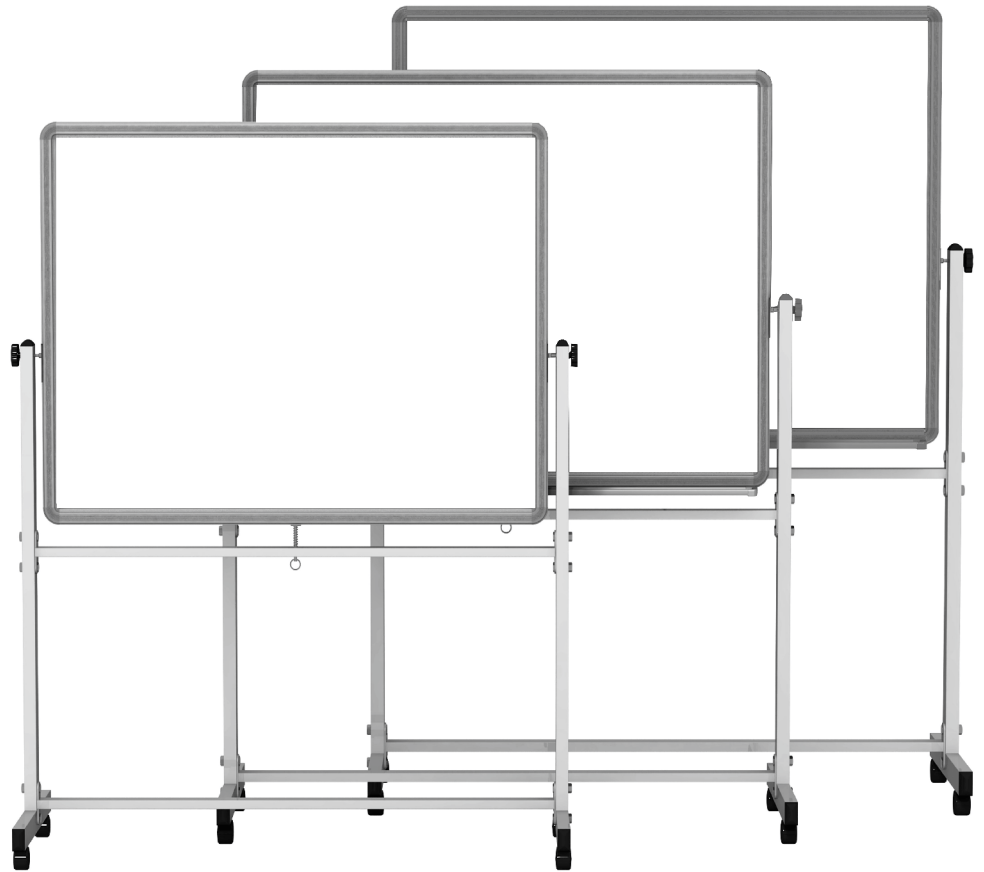

## BOARD SURFACE (BOTH SIDES)

- White, dry wipe, lacquered, magnetic steel plate - thickness 0,27 mm

## BOARD CONSTRUCTION

- Elox coated aluminium profile frame with plastic corners
- Pen ledge over full width of board
- Inner board material - carton sandwich
- Steel made base with 4 castors

Board size cm (w x h)	Code no.	Weight brutto/netto kg	Package size cm
120 x 90	1107575LI001	16 / 15	125 x 95 x 3 / 130 x 63 x 11
150 x 100	1107575OJ001	21 / 20	155 x 105 x 3 / 160 x 63 x 11
200 x 100	1107575UJ001	26 / 25	205 x 105 x 3 / 210 x 63 x 11