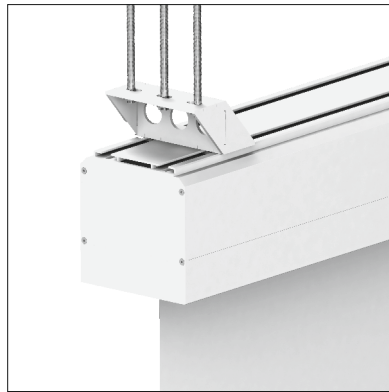

THE STATIONARY MOTORIZED LARGE VENUE SCREEN WITH NEW ALUMINIUM PROTECTION BOX FOR TRADE SHOWS, CONFERENCE HALLS, THEATERS AND CINEMAS

- Innovative aluminium protection box with square cross section 20 x 20 cm with open access. Colour of housing and bottom weight profile: white RAL-9003.
- Mounting brackets for wall / ceiling installation are included in delivery. Mounting grooves across full length of protection box - possibility of using various fastening elements.
- The trapezoidal bottom weight profile closes the protective housing flush when rolling up the screen surface; essential for integration in suspended ceilings.
- Easy and safe handling due to an electrical drive. Automatic electrical end switch at the top and bottom.
- With a sturdy maintenance-free SOMFY tubular motor 230 Volt/50 Hz, protective class IP44, four wire connection, built-in thermal protection.
- Body-sound-insulated, maintenance-free special winding shaft, secured against torsion at the motor side, low noise and vibration-free.
- In-wall switch (Up/Stop/Down).
- Installation frame for integration in suspended ceilings as optional.
- Customized sizes, different types of screen surfaces and other accessories on request.

Metal construction of housing and other metal parts coated with matt colour tone RAL-9003

Mounting grooves across full length of protection box - possibility of using various fastening elements

Complete open access to the screen surface by means of cover at bottom side of the protection box