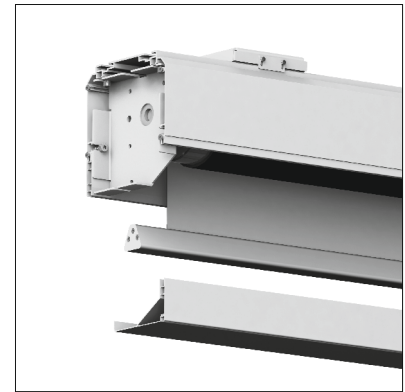

THE STATIONARY MOTORIZED LARGE VENUE SCREEN WITH NEW ALUMINIUM PROTECTION BOX FOR TRADE SHOWS, CONFERENCE HALLS, THEATERS AND CINEMAS

- Innovative aluminium protection box with square cross section 20 x 20 cm with open access. Colour of housing and bottom weight profile: white RAL-9003.
- Mounting brackets for wall / ceiling installation are included in delivery. Mounting grooves across full length of protection box - possibility of using various fastening elements.
- The trapezoidal bottom weight profile closes the protective housing flush when rolling up the screen surface; essential for integration in suspended ceilings.
- Easy and safe handling due to an electrical drive. Automatic electrical end switch at the top and bottom.
- With a sturdy maintenance-free SOMFY tubular motor 230 Volt/50 Hz, protective class IP44, four wire connection, built-in thermal protection.
- Body-sound-insulated, maintenance-free special winding shaft, secured against torsion at the motor side, low noise and vibration-free.
- In-wall switch (Up/Stop/Down).
- Installation frame for integration in suspended ceilings as optional.
- Customized sizes, different types of screen surfaces and other accessories on request.

Metal construction of housing and other metal parts coated with matt colour tone RAL-9003

Mounting grooves across full length of protection box - possibility of using various fastening elements

Complete open access to the screen surface by means of cover at bottom side of the protection box