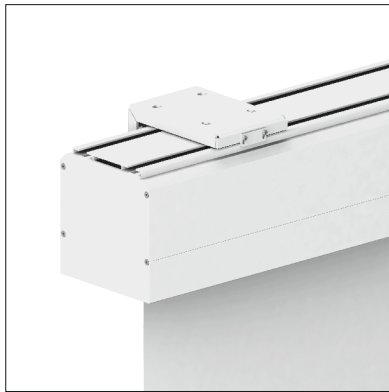

THE STATIONARY MOTORIZED LARGE VENUE SCREEN WITH NEW ALUMINIUM PROTECTION BOX FOR TRADE SHOWS, CONFERENCE HALLS, THEATERS AND CINEMAS

- Innovative aluminium protection box with square cross section 20 x 20 cm with open access. Colour of housing and bottom weight profile: white RAL-9003.
- Mounting brackets for wall / ceiling installation are included in delivery. Mounting grooves across full length of protection box - possibility of using various fastening elements.
- The trapezoidal bottom weight profile closes the protective housing flush when rolling up the screen surface; essential for integration in suspended ceilings.
- Easy and safe handling due to an electrical drive. Automatic electrical end switch at the top and bottom.
- With a sturdy maintenance-free SOMFY tubular motor 230 Volt/50 Hz, protective class IP44, four wire connection, built-in thermal protection.
- Body-sound-insulated, maintenance-free special winding shaft, secured against torsion at the motor side, low noise and vibration-free.
- In-wall switch (Up/Stop/Down).
- Installation frame for integration in suspended ceilings as optional.
- Customized sizes, different types of screen surfaces and other accessories on request.

Metal construction of housing and other metal parts coated with matt colour tone RAL-9003

Mounting grooves across full length of protection box - possibility of using various fastening elements

Complete open access to the screen surface by means of cover at bottom side of the protection box