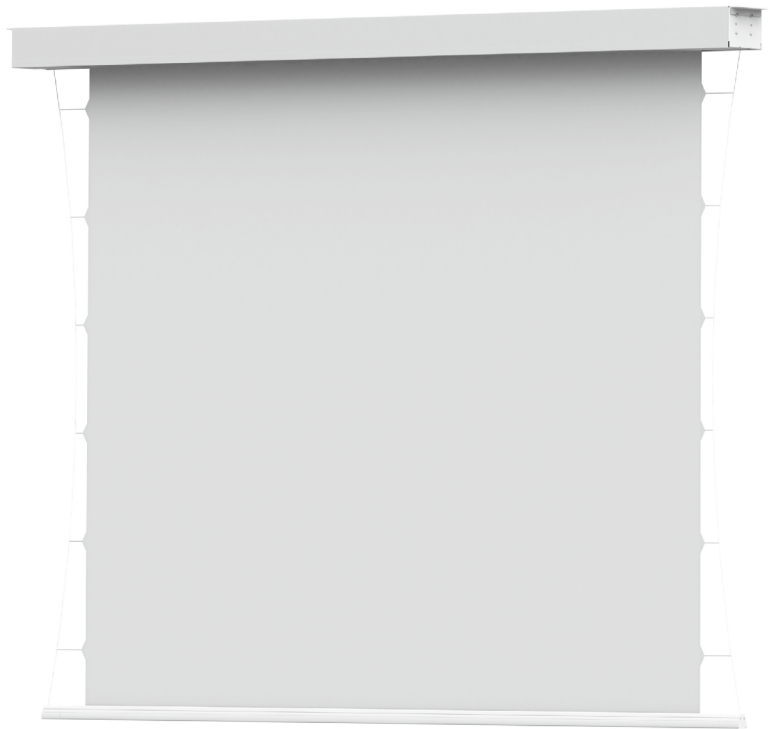

### THE STATIONARY MOTORIZED LARGE VENUE SCREEN FOR TRADE SHOWS, CONFERENCE HALLS, THEATERS AND CINEMAS

- Housing made of coated sheet steel, 1 mm thick, with square cross section 20, 27, 36 cm. Colour of housing and bottom weight profile: white RAL-9003.
- Perfectly flat viewing area with use of lateral tensioning system
- Mounting brackets for direct ceiling installation are included in delivery, mounts for wall mounting optionally available.
- The trapezoidal bottom weight profile closes the protective housing flush when rolling up the screen surface; essential for integration in suspended ceilings. The bottom weight profile is equipped with an integrated equalization system .
- Easy and safe handling due to an electrical drive .
- Automatic electrical end switch at the top and bottom .
- With a sturdy maintenance-free tubular motor 230 Volt/50 Hz, protective class IP44, four wire connection, built-in thermal protection.
- Body-sound-insulated, maintenance-free special winding shaft, secured against torsion at the motor side, low noise and vibration-free.
- Motor and cable entry at the right from the point of viewer
- In-wall switch (Up/Stop/Down).
- Installation frame for integration in suspended ceilings as optional.
- The screen surface is certified to the high level of non-flammability B1 (French M1) according to DIN 4102.
- Customized sizes, special colour of casing, different types of screens surfaces on request.

New design of weight bar with tensioning system hidden completely inside the profile

Metal construction of housing coated with colour RAL-9003

The trapezoidal bottom weight profile for integration in suspended ceilings