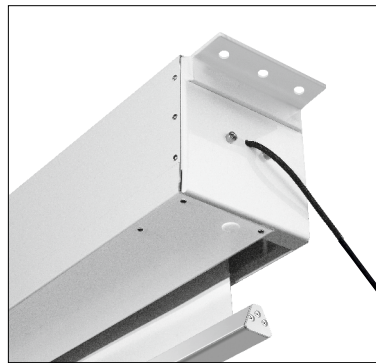

### THE STATIONARY MOTORIZED LARGE VENUE SCREEN FOR TRADE SHOWS, CONFERENCE HALLS, THEATERS AND CINEMAS

- Housing made of coated sheet steel, 1 mm thick, with square cross section 20, 27, 36 cm. Colour of housing and bottom weight profile: white RAL-9003.
- Perfectly flat viewing area with use of lateral tensioning system
- Mounting brackets for direct ceiling installation are included in delivery, mounts for wall mounting optionally available.
- The trapezoidal bottom weight profile closes the protective housing flush when rolling up the screen surface; essential for integration in suspended ceilings. The bottom weight profile is equipped with an integrated equalization system .
- Easy and safe handling due to an electrical drive .
- Automatic electrical end switch at the top and bottom .
- With a sturdy maintenance-free tubular motor 230 Volt/50 Hz, protective class IP44, four wire connection, built-in thermal protection.
- Body-sound-insulated, maintenance-free special winding shaft, secured against torsion at the motor side, low noise and vibration-free.
- Motor and cable entry at the right from the point of viewer
- In-wall switch (Up/Stop/Down).
- Installation frame for integration in suspended ceilings as optional.
- The screen surface is certified to the high level of non-flammability B1 (French M1) according to DIN 4102.
- Customized sizes, special colour of casing, different types of screens surfaces on request.

New design of weight bar with tensioning system hidden completely inside the profile

Metal construction of housing coated with colour RAL-9003

The trapezoidal bottom weight profile for integration in suspended ceilings