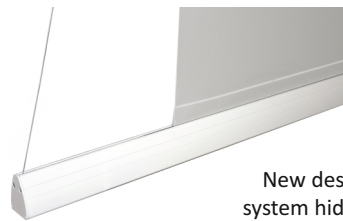

### THE STATIONARY MOTORIZED LARGE VENUE SCREEN FOR TRADE SHOWS, CONFERENCE HALLS, THEATERS AND CINEMAS

- Housing made of coated sheet steel, 1 mm thick, with square cross section 20, 27, 36 cm. Colour of housing and bottom weight profile: white RAL-9003.
- Perfectly flat viewing area with use of lateral tensioning system
- Mounting brackets for direct ceiling installation are included in delivery, mounts for wall mounting optionally available.
- The trapezoidal bottom weight profile closes the protective housing flush when rolling up the screen surface; essential for integration in suspended ceilings. The bottom weight profile is equipped with an integrated equalization system .
- Easy and safe handling due to an electrical drive .
- Automatic electrical end switch at the top and bottom .
- With a sturdy maintenance-free tubular motor 230 Volt/50 Hz, protective class IP44, four wire connection, built-in thermal protection.
- Body-sound-insulated, maintenance-free special winding shaft, secured against torsion at the motor side, low noise and vibration-free.
- Motor and cable entry at the right from the point of viewer
- In-wall switch (Up/Stop/Down).
- Installation frame for integration in suspended ceilings as optional.
- The screen surface is certified to the high level of non-flammability B1 (French M1) according to DIN 4102.
- Customized sizes, special colour of casing, different types of screens surfaces on request.

New design of weight bar with tensioning system hidden completely inside the profile

Metal construction of housing coated with colour RAL-9003

The trapezoidal bottom weight profile for integration in suspended ceilings