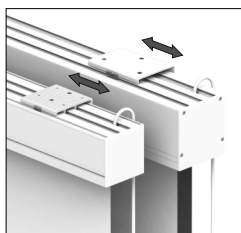

Reinforced design of mounts from the width 330 cm