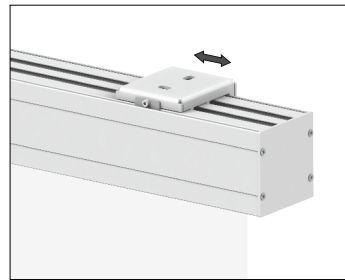

Varia-Mounting-System (VMS) for direct installation on walls or ceilings